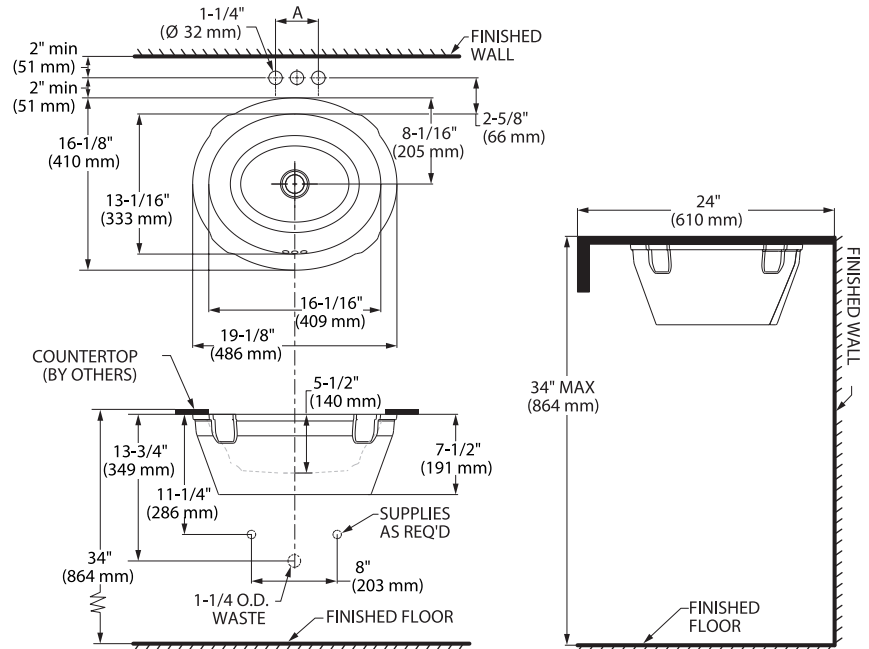

**0484 000 Shown**

**Nominal Dimensions:**

19-1/8" x 16-1/8" (486 x 410 mm)

**Bowl Size:**

17" (432 mm) wide,  
 14" (356 mm) front to back,  
 5-1/2" (140 mm) deep

**Compliance Certifications -Meets or Exceeds the Following Specifications:**

- ASME A112.19.2M for Vitreous China Fixtures
- CAN/CSA B45 series

|                  |             |
|------------------|-------------|
| Fitting          | A           |
| CENTERSET SPREAD | 4" (102 mm) |
|                  | 8" (203 mm) |

To be Specified:  
 Color  White  
 Faucet\*:  
 Faucet Finish:  
 Supplies:  
 1-1/4" (25 mm) Trap

**NOTES:**

\* DIMENSIONS SHOWN FOR LOCATION OF SUPPLIES AND "P" TRAP ARE SUGGESTED. FOR COUNTERTOP CUTOUT AND INSTALLATION INSTRUCTIONS USE TEMPLATE SUPPLIED WITH SINK. FITTINGS NOT INCLUDED WITH FIXTURE AND MUST BE ORDERED SEPARATELY. SEALING COMPOUND SUPPLIED BY OTHERS.

IMPORTANT: Dimensions of fixtures are nominal and may vary within the range of tolerances established by ASME A112.19.2 / CSA B45.1. These measurements are subject to change or cancellation. No responsibility is assumed for use of superseded or voided pages.