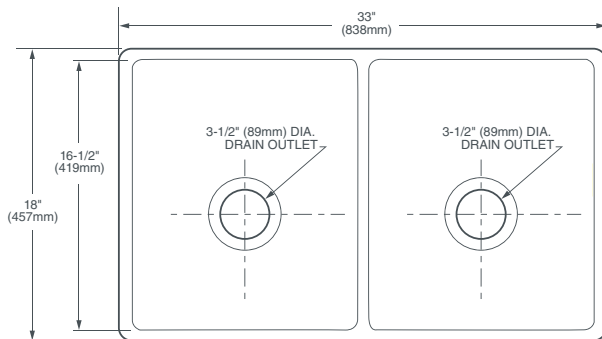

COMPLIANCE CERTIFICATIONS

Meets or Exceeds ASME A112.19.2 / CSA B45.1

NOTES:

Refer to installation instructions supplied with kitchen sink for undermount, countertop or above counter custom installations.

Chinaware dimensions can vary. Please use the actual size of the sink that you will be installing in order to determine the cutout dimensions of your countertop.

CAUTION: Sink is heavy! Installer must provide adequate reinforcement for all load-bearing supports in accordance with installation instructions supplied with kitchen sink.

Fittings not included with fixture and must be ordered separately.

IMPORTANT:

Dimensions of fixtures are nominal and may vary within the range of tolerance established by ANSI standards.

These measurements are subject to change or cancellation. No responsibility is assumed for use of superseded or voided pages.