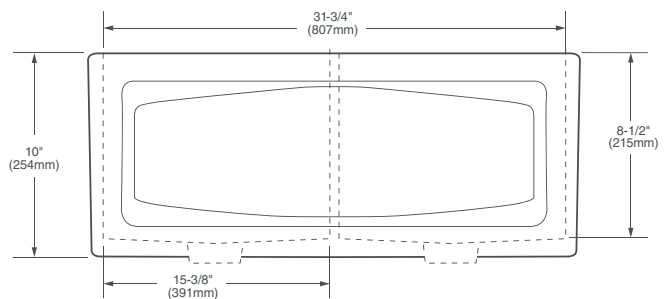

COMPLIANCE CERTIFICATIONS

Meets or Exceeds ASME A112.19.2 / CSA B45.1

NOTES:

Refer to installation instructions supplied with kitchen sink for undermount, countertop or above counter custom installations.

Chinaware dimensions can vary. Please use the actual size of the sink that you will be installing in order to determine the cutout dimensions of your countertop.

CAUTION: Sink is heavy! Installer must provide adequate reinforcement for all load-bearing supports in accordance with installation instructions supplied with kitchen sink.

Fittings not included with fixture and must be ordered separately.

IMPORTANT:

Dimensions of fixtures are nominal and may vary within the range of tolerance established by ANSI standards.

These measurements are subject to change or cancellation. No responsibility is assumed for use of superseded or voided pages.